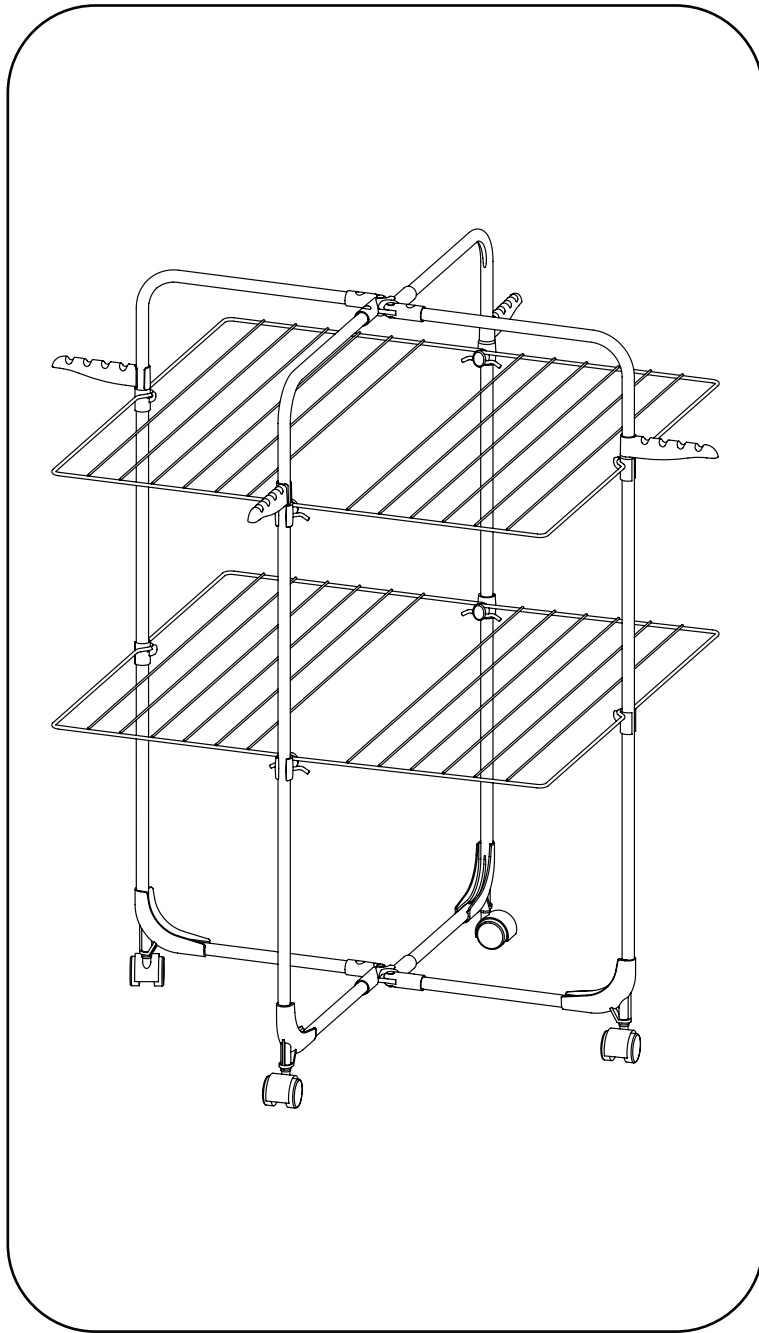

STREAM/2

18137

- Electrostatic powder coating
- Strong and durable steel frame
- Foldable, easy to carry and store
- For drying laundry in small spaces
- 2-storey hanging area with various opening positions
- User friendly open-close feature with sliding joint mechanism
- Designed with wheels to move around easily
 - 20 m hanging capacity
 - 20 kg carrying capacity

80x70x70

20

70x90

2,90

0,0277

16

4

17x91x71,5