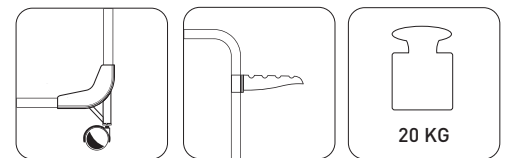

STREAM/2

18137

- Electrostatic powder coating
- Strong and durable steel frame
- Foldable, easy to carry and store
- For drying laundry in small spaces
- 2-storey hanging area with various opening positions
- User friendly open-close feature with sliding joint mechanism
- Designed with wheels to move around easily
 - 20 m hanging capacity
 - 20 kg carrying capacity

80x70x70

20

70x90

2,90

0,0277

16

4

17x91x71,5